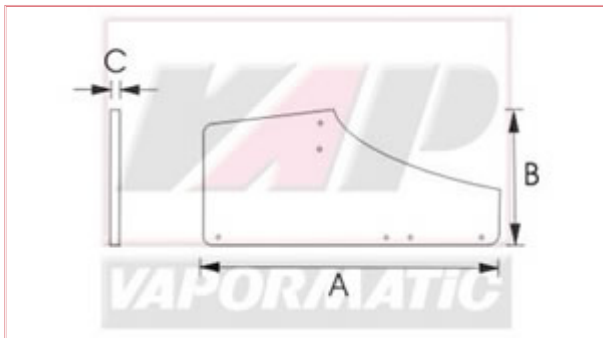

VPM7368 - Left Hand Door Window

Part No: VPM7368

Price: £98.79 (exc VAT) | £118.55 (inc VAT)

Specifications

VPM7368 - Left Hand Door Window

A - 1430mm

B - 695mm

C - 6mm