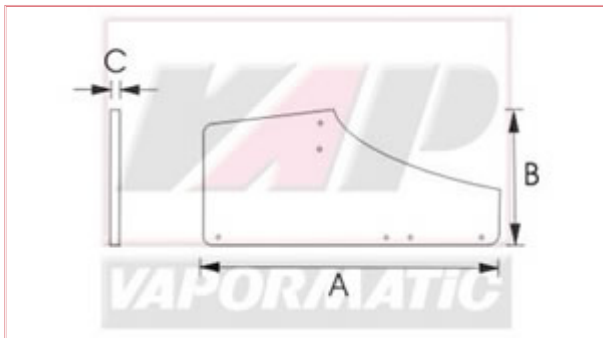

VPM7368 - Left Hand Door Window

Part No: VPM7368

Price: £111.87 (exc VAT) | £134.24 (inc VAT)

Specifications

VPM7368 - Left Hand Door Window

A - 1430mm

B - 695mm

C - 6mm

Optional Extras