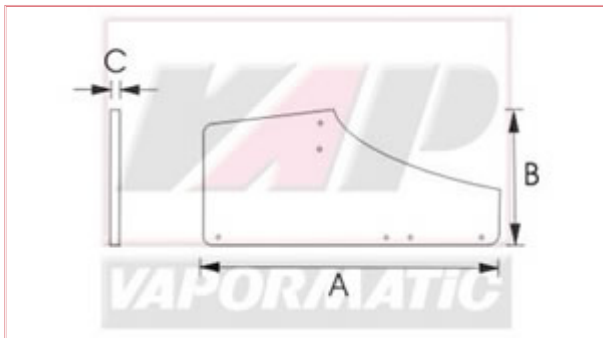

VPM7368 - Left Hand Door Window

Part No: VPM7368

Price: £111.87 (exc VAT) | £134.24 (inc VAT)

Specifications

VPM7368 - Left Hand Door Window

A - 1430mm

B - 695mm

C - 6mm