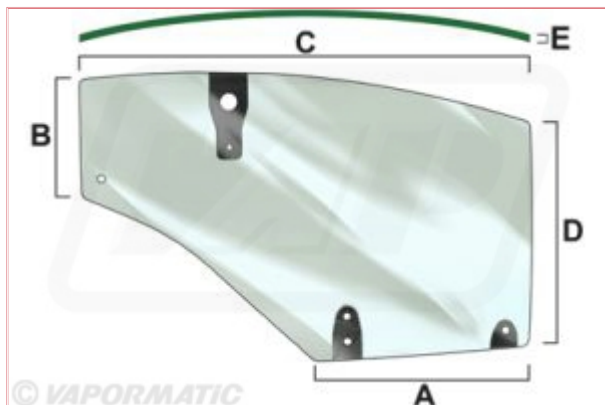

## VPM7362 Left Hand Door Window

**Part No:** VPM7362

**Price:** £175.70 (exc VAT) | £210.84 (inc VAT)

### Specifications

VPM7362 Left Hand Door Window

Glass type Curved

A 710mm

B 360mm

C 1420mm

D 735mm

E 6mm