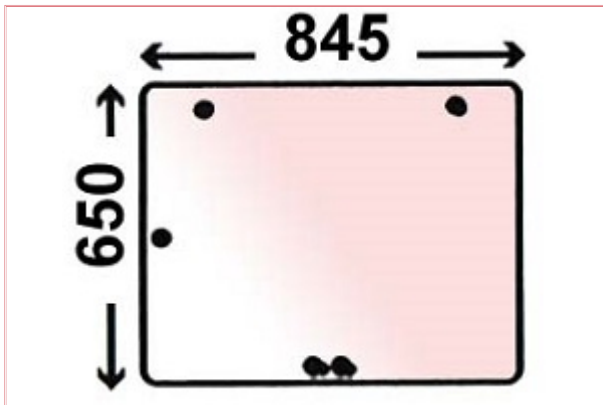

## VPM7354 - Rear Window XL Cab

**Part No:** VPM7354

**Price:** £44.55 (exc VAT) | £53.46 (inc VAT)

### Specifications

144794A1 - Rear Window

A: 850m

B: 650mm

C: 5mm

Equivalent to 126317A2 - Case International