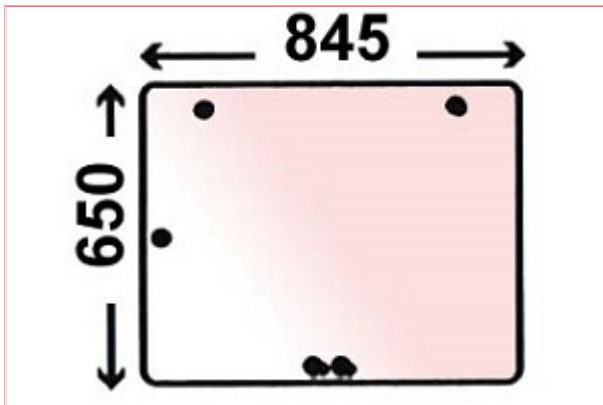

VPM7354 - Rear Window XL Cab

Part No: VPM7354

Price: £44.55 (exc VAT) | £53.46 (inc VAT)

Specifications

144794A1 - Rear Window

A: 850m

B: 650mm

C: 5mm