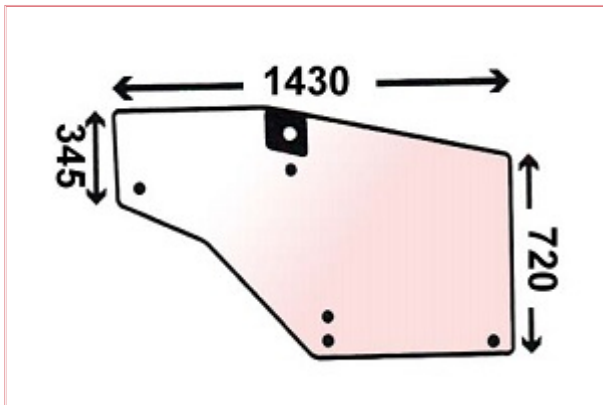

VPM7352 Left Hand Door Glass

Part No: VPM7352

Price: £238.50 (exc VAT) | £286.20 (inc VAT)

Specifications

VPM7352 Left Hand Door Glass

LP Cab