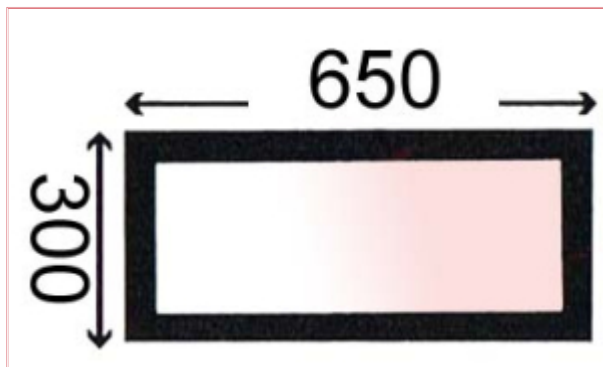

## VPM7265 - Cab glass - Seat Pan Glass

**Part No:** VPM7265

**Price:** £41.81 (exc VAT) | £50.17 (inc VAT)

### Specifications

VPM7265 - Cab glass - Seat Pan Glass

OEM Reference: 84256456

Type: Tinted

A: 680mm

B: 300mm

C: 5mm

Equivalents: