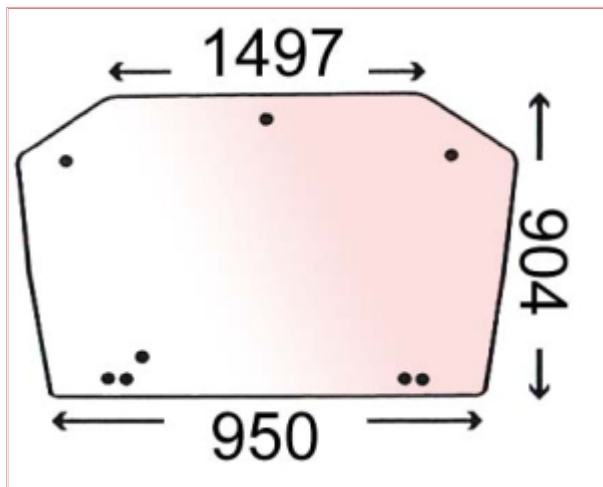

VPM7261 - Cab glass - Rear Window

Part No: VPM7261

Price: £89.65 (exc VAT) | £107.58 (inc VAT)

Specifications

VPM7261 - Cab glass - Rear Window

Rear window/ SuperLux to (30/06/94) 8 holes, Please check pull bar hole alignment against drawing.
Use with glue on weatherstrip