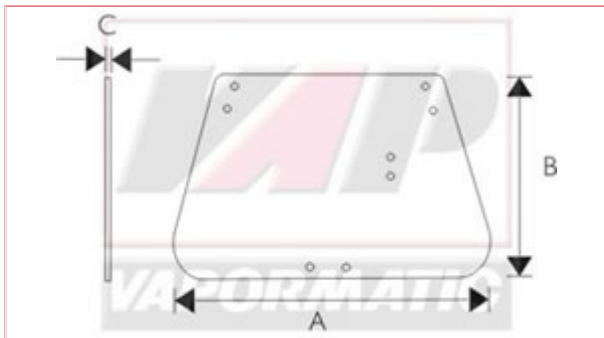

VPM7209 - Cab glass - Rear Window

Part No: VPM7209

Price: £81.98 (exc VAT) | £98.38 (inc VAT)

Specifications

VPM7209 - Cab glass - Rear Window

A: 1265mm

B: 828mm

C: 6mm