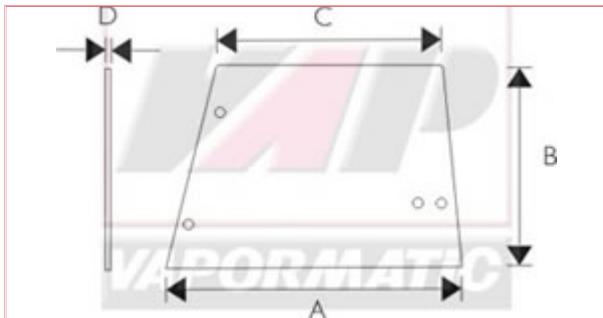

VPM7206 - Cab glass - Left & Right Hand

Part No: VPM7206

Price: £52.14 (exc VAT) | £62.57 (inc VAT)

Specifications

VPM7206 - Cab glass - Left & Right Hand

A: 924mm

B: 765mm

C: 832mm

D: 6mm