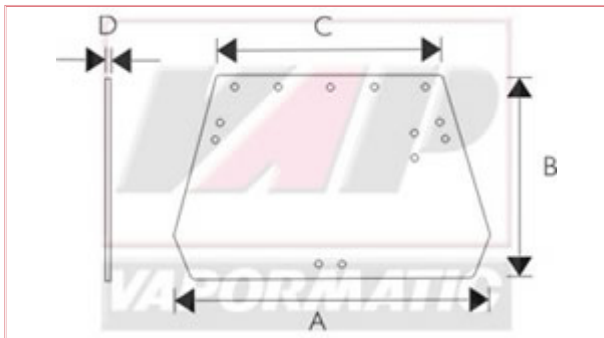

VPM7203 - Cab glass - Rear Window

Part No: VPM7203

Price: £123.46 (exc VAT) | £148.15 (inc VAT)

Specifications

VPM7203 - Cab glass - Rear Window

A: 1270mm

B: 830mm

C: 1134mm

D: 6mm