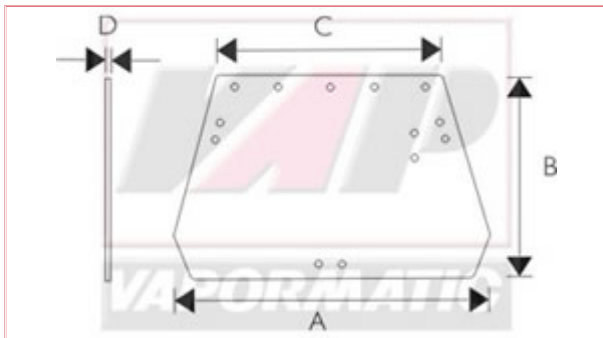

VPM7203 - Cab glass - Rear Window

Part No: VPM7203

Price: £90.30 (exc VAT) | £108.36 (inc VAT)

Specifications

VPM7203 - Cab glass - Rear Window

A: 1270mm

B: 830mm

C: 1134mm

D: 6mm