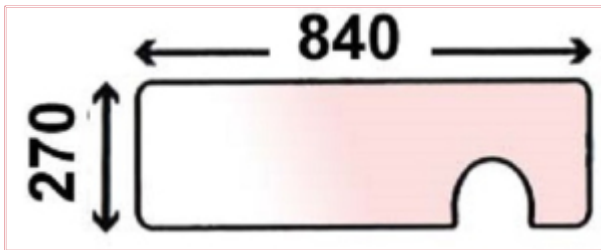

VPM7177 - Lower Rear Window Glass XL Cab with cut out

Part No: VPM7177

Price: £33.69 (exc VAT) | £40.43 (inc VAT)

Specifications

VPM7177 - Lower Rear Window Glass with cut out

A: 836mm

B: 271mm

C: 110mm

D: 141mm

E: 585mm

F: 5mm