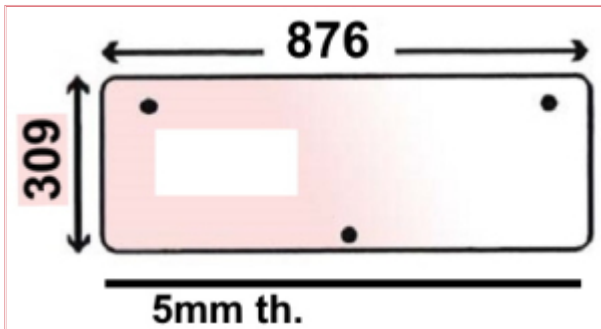

VPM7176 Lower Rear Window Glass XL Cab

Part No: VPM7176

Price: £48.93 (exc VAT) | £58.72 (inc VAT)

Specifications

VPM7176 Lower Rear Window Glass - full Window no cut out

Tinted

A. 876 mm

B. 309 mm

C. 5 m