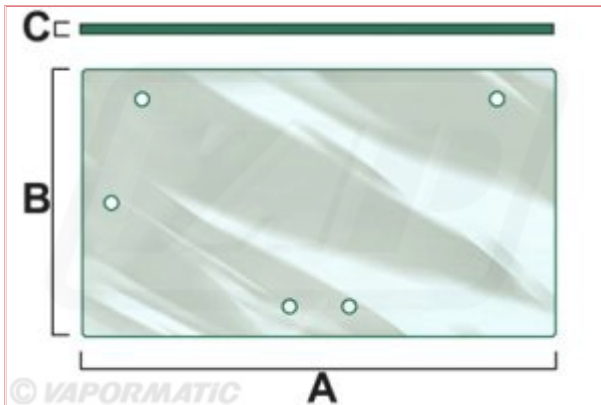

VPM7175 Rear Window Glass XL Cab

Part No: VPM7175

Price: £41.91 (exc VAT) | £50.29 (inc VAT)

Specifications

VPM7175 Rear Window Glass XL Cab

Tinted

A. 848mm

B. 650mm

C. 5mm