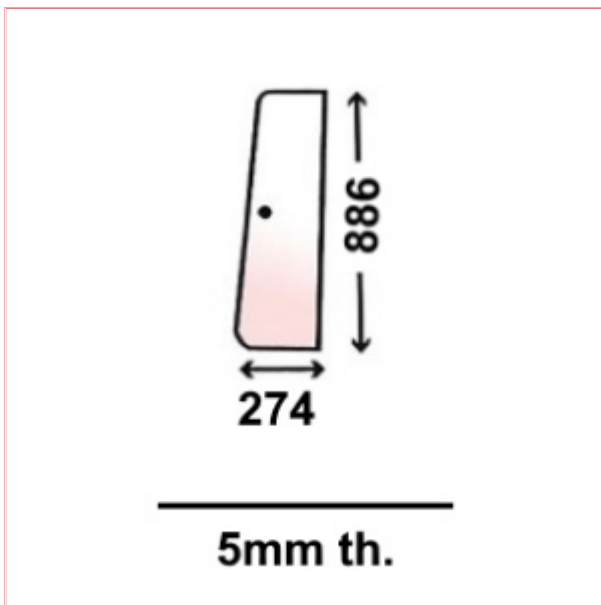

VPM7173 Door Glass Front XL Cab

Part No: VPM7173

Price: £44.61 (exc VAT) | £53.53 (inc VAT)

Specifications

VPM7173 - Door Glass Front XL Cab

RH Upper door window/ XL Door glass front Tinted glass

See image for dimensions key:

Type: Tinted

A: 886mm

B: 274mm

C: 5mm

Optional Extras

VLB4276 - RTV Acetoxy Gasket
Silicone Sealant 80ml

Part No:

VLB4276