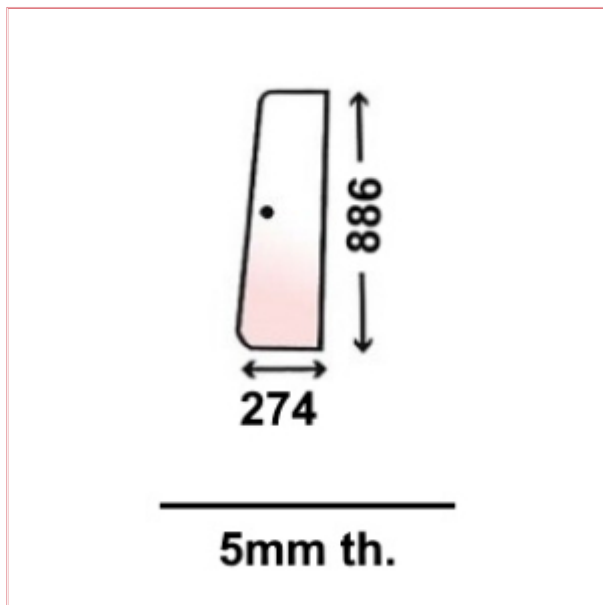

VPM7173 Door Glass Front XL Cab

Part No: VPM7173

Price: £44.61 (exc VAT) | £53.53 (inc VAT)

Specifications

VPM7173 - Door Glass Front XL Cab

RH Upper door window/ XL Door glass front Tinted glass

See image for dimensions key:

Type: Tinted

A: 886mm

B: 274mm

C: 5mm

Optional Extras

VLB4276 - RTV Acetoxy Gasket
Silicone Sealant 80ml

© MIFORMATIC

Part No: