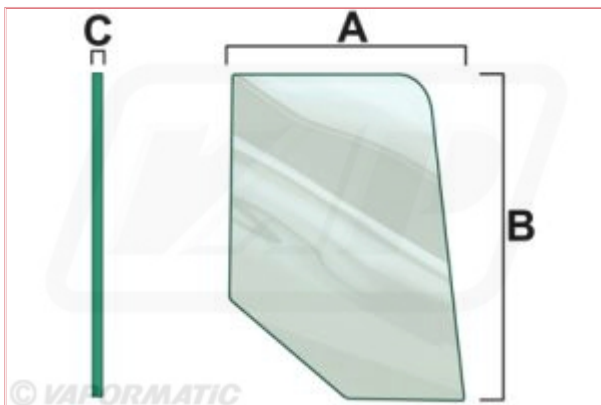

## VPM7166 - Door Glass L Cab

**Part No:** VPM7166

**Price:** £59.89 (exc VAT) | £71.87 (inc VAT)

### Specifications

VPM7166 - Right Hand Upper Door Clear Glass L Cab

See image for dimensions key:

A: 670mm

B: 912mm

C: 330mm

D: 430mm

E: 640mm

F: 5mm