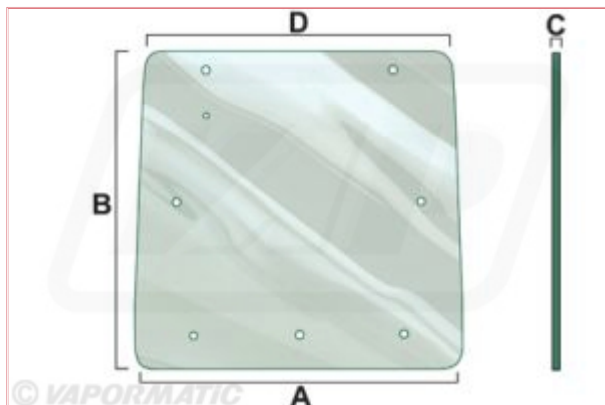

## VPM7160 - Cab Glass - Rear Window

**Part No:** VPM7160

**Price:** £85.03 (exc VAT) | £102.04 (inc VAT)

### Specifications

VPM7160 - Cab Glass - Rear Window

A: 940mm

B: 895mm

C: 6mm

D: 895mm