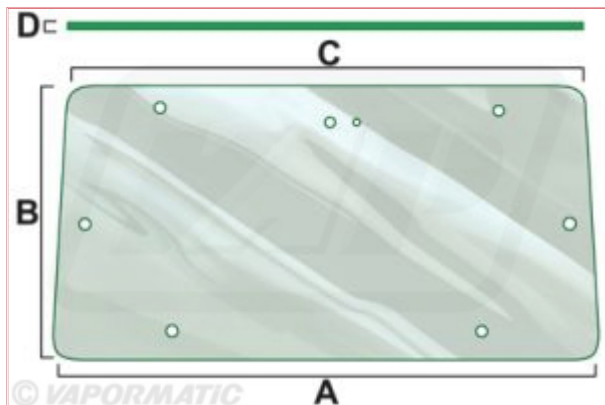

VPM7159 - Cab Glass Rear Window

Part No: VPM7159

Price: £51.67 (exc VAT) | £62.00 (inc VAT)

Specifications

VPM7159 - Cab Glass Rear Window

Rear window/ Forestry, Hi-line, Lo-profile from N11006

Type: Clear

A: 1220mm

B: 590mm

C: 1120mm

D: 6mm

Equivalent to 3477716M1 - Massey Ferguson