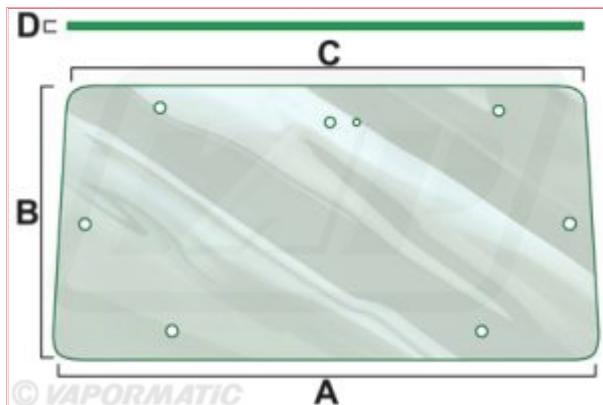

VPM7159 - Cab Glass Rear Window

Part No: VPM7159

Price: £51.67 (exc VAT) | £62.00 (inc VAT)

Specifications

VPM7159 - Cab Glass Rear Window

Rear window/ Forestry, Hi-line, Lo-profile from N11006

Type: Clear

A: 1220mm

B: 590mm

C: 1120mm

D: 6mm

Equivalent to 3477716M1 - Massey Ferguson