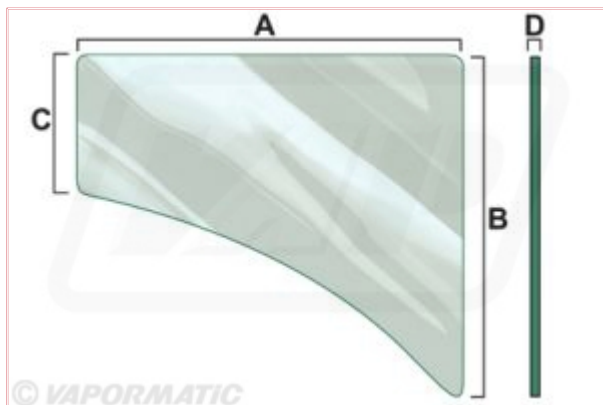

## VPM7157 - Cab Glass L/H & R/H Lower Door Window

**Part No:** VPM7157

**Price:** £25.97 (exc VAT) | £31.16 (inc VAT)

### Specifications

VPM7157 - Cab Glass L/H & R/H Lower Door Window

RH Lower door window/ Hi-line, Lo-profile from N11006

Type: Clear

A: 655mm

B: 610mm

C: 260mm

D: 5mm