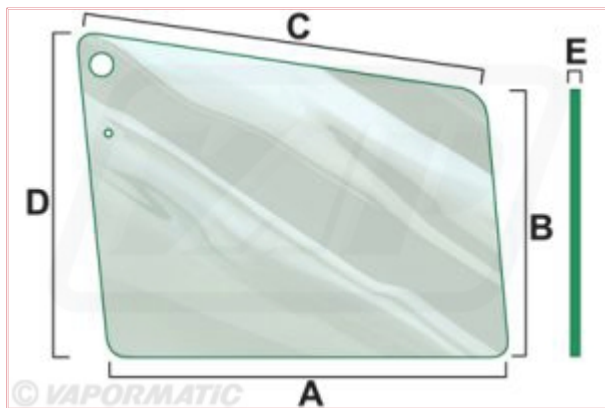

VPM7155 - Cab Glass L/H & R/H Upper Door Window

Part No: VPM7155

Price: £32.61 (exc VAT) | £39.13 (inc VAT)

Specifications

VPM7155 - Cab Glass L/H & R/H Upper Door Window

RH Upper door window/ Hi-line, Lo-profile

Type: Clear

A: 780mm

B: 500mm

C: 805mm

D: 615mm

E: 5mm