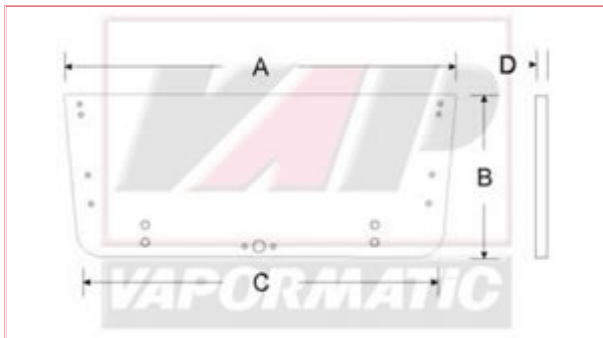

VPM7129 - Cab glass - Rear Window

Part No: VPM7129

Price: £49.73 (exc VAT) | £59.68 (inc VAT)

Specifications

VPM7129 - Cab glass - Rear Window

Rear window/ Super Q Tinted Open centre hydraulics

Open centre hydraulics Open centre hydraulics

For dimensions key see image:

A: 1218mm

B: 450mm

C: 1080mm

D: 4mm