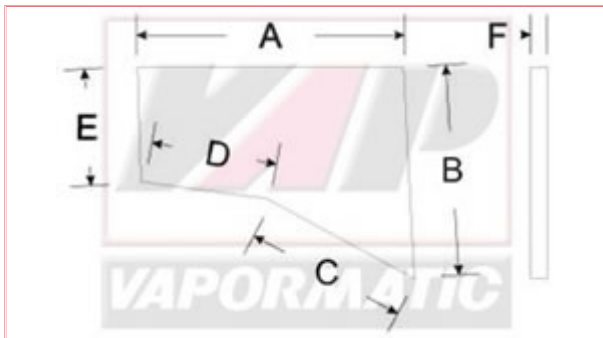

VPM7126 - Cab glass - Right Hand

Part No: VPM7126

Price: £76.51 (exc VAT) | £91.81 (inc VAT)

Specifications

VPM7126 - Cab glass - Right Hand

Lower door

RH Lower door window/ AP

A: 625mm

B: 605mm

C: 465mm

D: 310mm

E: 230mm

F: 5mm