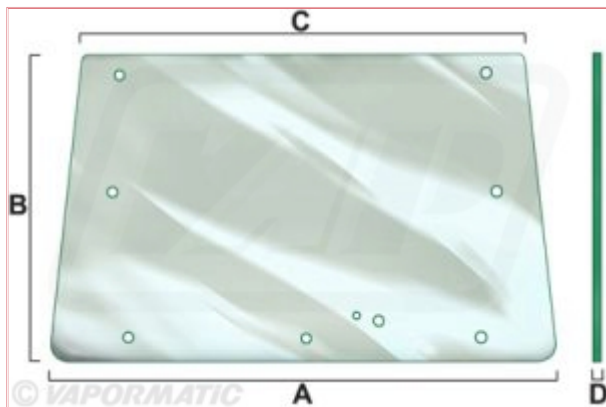

VPM7057 Cab glass - Rear Window

Part No: VPM7057

Price: £71.31 (exc VAT) | £85.57 (inc VAT)

Specifications

VPM7057 Cab glass - Rear Window

Glass type Tinted

A 1205mm

B 735mm

C 1020mm