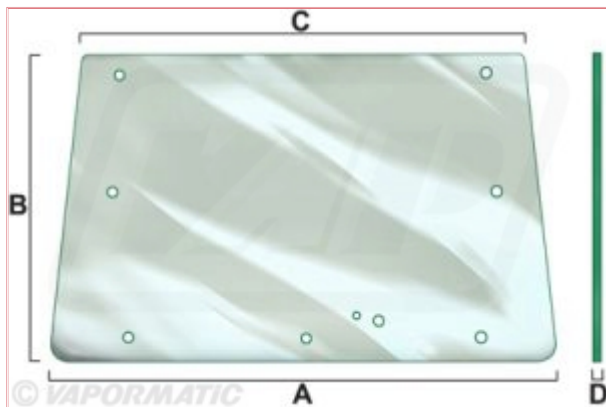

## VPM7057 Cab glass - Rear Window

**Part No:** VPM7057

**Price:** £71.31 (exc VAT) | £85.57 (inc VAT)

### Specifications

VPM7057 Cab glass - Rear Window

Glass type Tinted

A 1205mm

B 735mm

C 1020mm