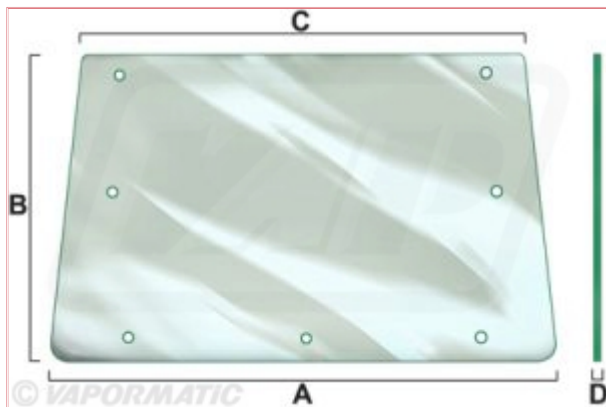

## VPM7048 Cab glass - Rear Window

**Part No:** VPM7048

**Price:** £78.16 (exc VAT) | £93.79 (inc VAT)

### Specifications

VPM7048 Cab glass - Rear Window

Glass type Tinted

A 1205mm

B 735mm

C 1020mm

D 5mm