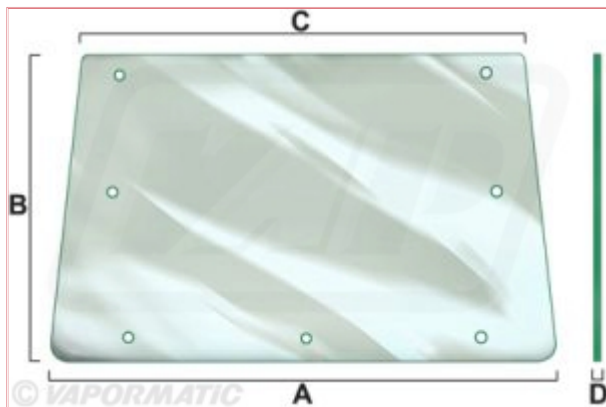

VPM7048 Cab glass - Rear Window

Part No: VPM7048

Price: £100.40 (exc VAT) | £120.48 (inc VAT)

Specifications

VPM7048 Cab glass - Rear Window

Glass type Tinted

A 1205mm

B 735mm

C 1020mm

D 5mm