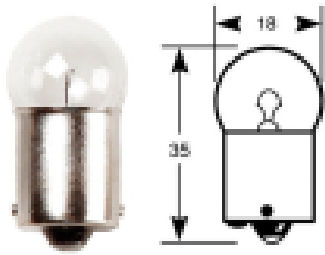

## VPM3718 - Rear R/H Lamp (c/w Bulbs)

**Part No:** VPM3718

**Price:** £16.54 (exc VAT) | £19.85 (inc VAT)

### Specifications

VPM3718 - Rear R/H Lamp (c/w Bulbs)

Rear R/H lamp. Suitable for Deutz, JD, Kubota & Renault applications.

Complete with Bulbs. 1 X RB245, 2 X RB382.

Uses VPM3792 replacement lens.

### Optional Extras

RB245S - Bulb Side & Tail  
(Tubular) R10W

**Part No:**  
RB245S  
**Price:**  
£1.09 (exc  
VAT)  
£1.31 (inc  
VAT)

RB382 - Bulb 12V 21W Stop /  
Flasher Bulb

**Part No:**  
RB382  
**Price:**  
£0.99 (exc  
VAT)  
£1.19 (inc  
VAT)