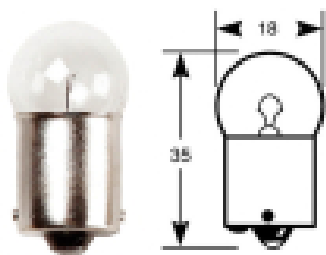

VPM3718 - Rear R/H Lamp (c/w Bulbs)

Part No: VPM3718

Price: £16.54 (exc VAT) | £19.85 (inc VAT)

Specifications

VPM3718 - Rear R/H Lamp (c/w Bulbs)

Rear R/H lamp. Suitable for Deutz, JD, Kubota & Renault applications.

Complete with Bulbs. 1 X RB245, 2 X RB382.

Uses VPM3792 replacement lens.

Optional Extras

RB245S - Bulb Side & Tail
(Tubular) R10W

Part No:
RB245S
Price:
£1.09 (exc
VAT)
£1.31 (inc
VAT)

RB382 - Bulb 12V 21W Stop /
Flasher Bulb