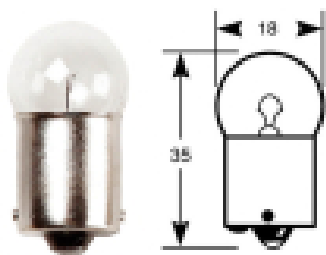

VPM3717 - Rear L/H Lamp (c/w Bulbs)

Part No: VPM3717

Price: £16.54 (exc VAT) | £19.85 (inc VAT)

Specifications

VPM3717 - Rear L/H Lamp (c/w Bulbs)

Rear L/H lamp. Suitable for Deutz, JD, Kubota & Renault applications.

Complete with Bulbs. 1 X RB245, 2 X RB382.

Uses VPM3791 replacement lens.

Optional Extras

RB245S - Bulb Side & Tail
(Tubular) R10W

Part No:
RB245S
Price:
£1.09 (exc
VAT)
£1.31 (inc
VAT)

RB382 - Bulb 12V 21W Stop /
Flasher Bulb