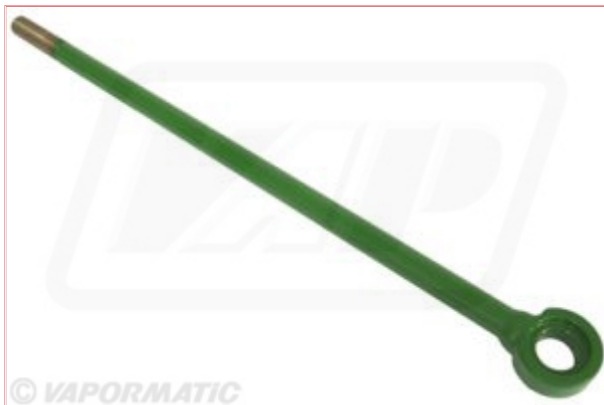

Carpenter Goodwin
31 Bridge St
Leominster
Herefordshire
HR6 8DU
01568 616266
www.carpentergoodwin.co.uk

VPL4459 - Tube lift arm

Part No: VPL4459

Price: £35.06 (exc VAT) | £42.07 (inc VAT)

Specifications

VPL4459 - Tube lift arm