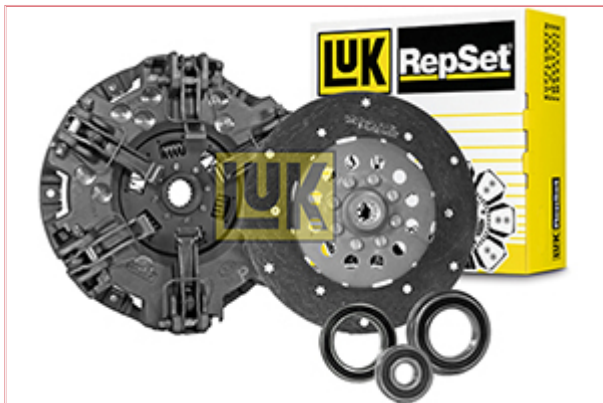

VPG7344 Clutch Kit 625141910

Part No: VPG7344

Price: £771.15 (exc VAT) | £925.38 (inc VAT)

Specifications

VPG7344 Clutch Kit 625141910

Size Dual 250/250

Manufacture LuK

Main assembly VPG1825, Diaphragm spring

Main drive plate VPG2607, Organic, Torsion damper, 31x35mm, 18 splines

PTO drive plate VPG2608, Organic, Rigid, 19x22mm, 13 splines

Thrust bearing VPG5294, 90x50x22mm & VPG5310, 100x65x18mm

Pilot bearing VPG5288, 47x17x14mm