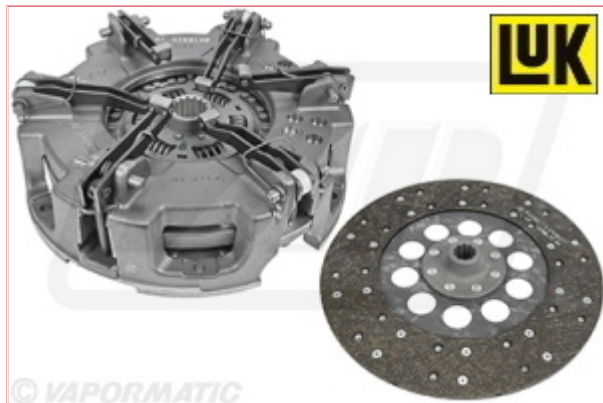

VPG6840 Clutch kit

Part No: VPG6840

Price: £773.02 (exc VAT) | £927.62 (inc VAT)

Specifications

VPG6840 Clutch kit

Main assembly VPG1228

Main drive plate VPG2771