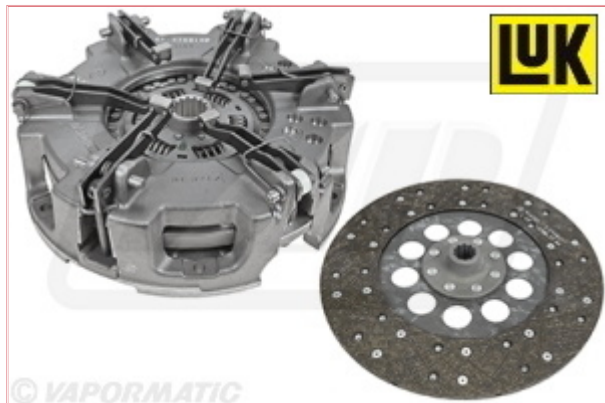

VPG6840 Clutch kit

Part No: VPG6840

Price: £773.03 (exc VAT) | £927.64 (inc VAT)

Specifications

VPG6840 Clutch kit

Main assembly VPG1228

Main drive plate VPG2771