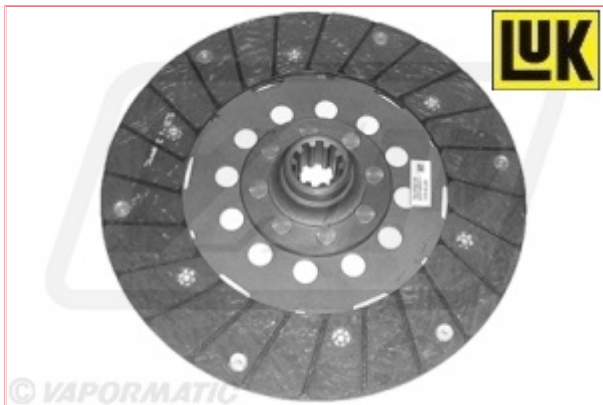

## VPG3048 PTO Drive Plate 325007650

**Part No:** VPG3048

**Price:** £78.85 (exc VAT) | £94.62 (inc VAT)

### Specifications

VPG3048 PTO Drive Plate 325007650

Dual 280/250 LuK Sequential

Manufacture type LuK

Equivalent VPG2058

Material type organic

Plate size 250 mm

Number of splines 10

Shaft size 1" 1/8

Basic version Rigid plate