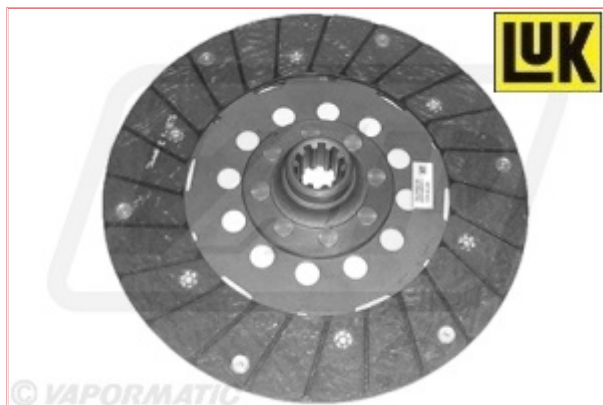

VPG3048 PTO Drive Plate 325007650

Part No: VPG3048

Price: £78.85 (exc VAT) | £94.62 (inc VAT)

Specifications

VPG3048 PTO Drive Plate 325007650

Dual 280/250 LuK Sequential

Manufacture type LuK

Equivalent VPG2058

Material type organic

Plate size 250 mm

Number of splines 10

Shaft size 1" 1/8

Basic version Rigid plate