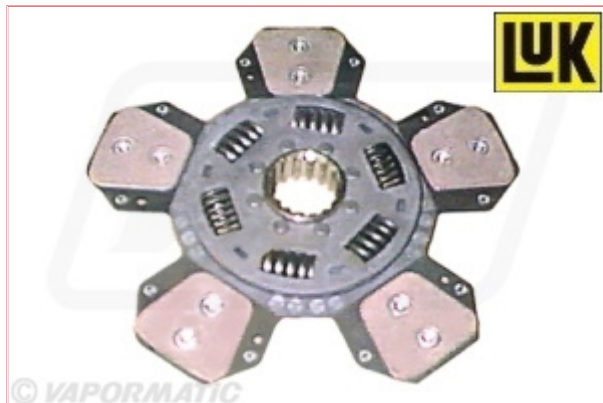

VPG2669 Clutch Plate 328017011

Part No: VPG2669

Price: £297.36 (exc VAT) | £356.83 (inc VAT)

Specifications

VPG2669 Clutch Plate 328017011

Manufacture type LuK

Material type Cerametallic

Plate size 280 mm

Number of splines 16

Basic version Torsion damper plate

Spline ID 40.0 mm

Spline OD 45.0 mm