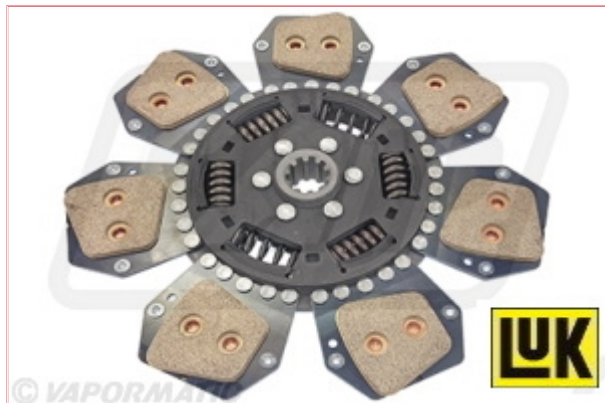

VPG2379 Clutch Plate 331023510

Part No: VPG2379

Price: £316.53 (exc VAT) | £379.84 (inc VAT)

Specifications

VPG2379 Clutch Plate 331023510

Manufacture type LuK

Material type Cerametallic

Plate size 310 mm

Number of splines 10

Shaft size 1" 1/8

Basic version Torsion damper plate