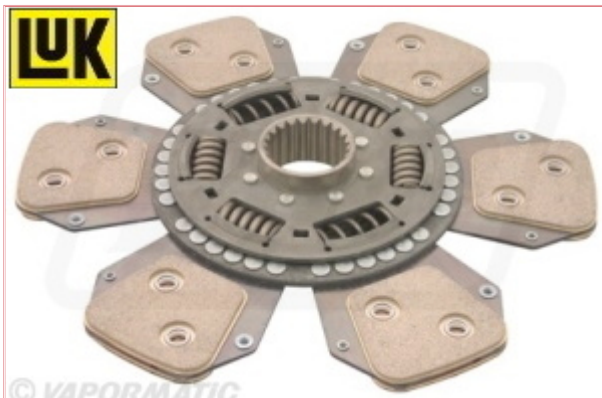

VPG2193 Clutch Driven Plate 333005911

Part No: VPG2193

Price: £533.27 (exc VAT) | £639.92 (inc VAT)

Specifications

VPG2193 Clutch Driven Plate 333005911

Material type Cerametallic

Plate size 327 mm

Number of splines 22

Shaft size 44 x 48mm

Basic version Torsion damper plate