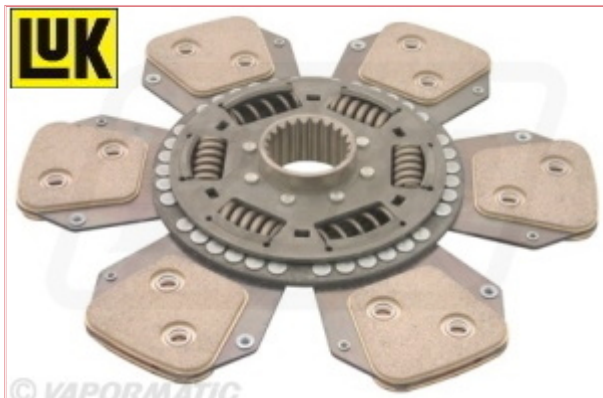

VPG2193 Clutch Driven Plate 333005911

Part No: VPG2193

Price: £533.27 (exc VAT) | £639.92 (inc VAT)

Specifications

VPG2193 Clutch Driven Plate 333005911

Material type Cerametallic

Plate size 327 mm

Number of splines 22

Shaft size 44 x 48mm

Basic version Torsion damper plate