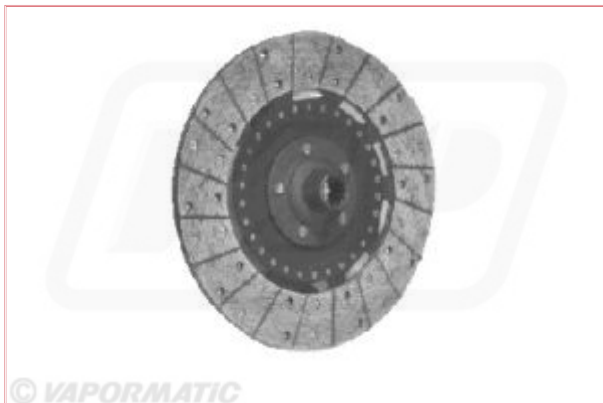

VPG2043 Clutch driven plate

Part No: VPG2043

Price: £56.40 (exc VAT) | £67.68 (inc VAT)

Specifications

Manufacture type Vapormatic

Equivalent VPG3031

Material type Organic

Plate size 300 mm

Number of splines 10

Shaft size 1" 1/8

Basic version Rigid plate