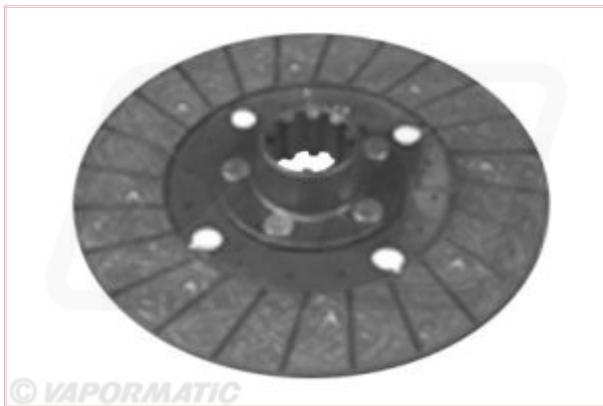

## VPG2034 - Clutch PTO plate 250mm 10 spline

**Part No:** VPG2034

**Price:** £32.42 (exc VAT) | £38.90 (inc VAT)

### Specifications

Vapormatic VPG2034 - Clutch PTO plate 250mm 10 spline

Manufacture type Vapormatic

Material type: Organic

Plate size: 250mm

Number of splines: 10

Shaft size: 1" 3/4

Basic version: Rigid plate