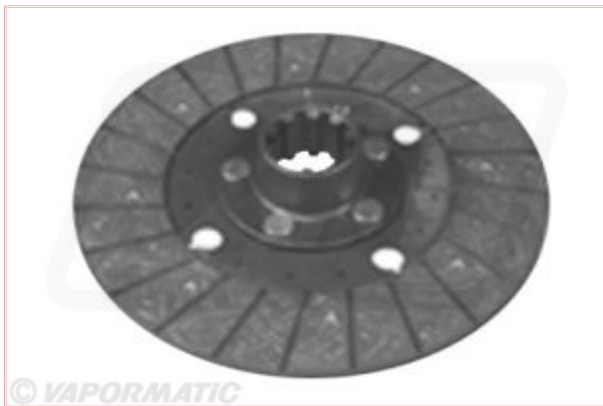

## VPG2034 - Clutch PTO plate 250mm 10 Spline

**Part No:** VPG2034

**Price:** £32.42 (exc VAT) | £38.90 (inc VAT)

### Specifications

Vapormatic VPG2034 - Clutch PTO plate 250mm 10 Spline

Equivalent VPG3025

Manufacture type Vapormatic

Material type: Organic

Plate size: 250mm

Number of splines: 10

Shaft size: 1" 3/4