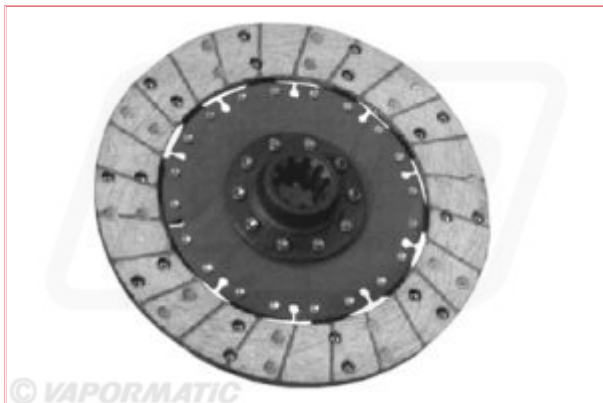

## VPG2020 Clutch driven plate

**Part No:** VPG2020

**Price:** £29.34 (exc VAT) | £35.21 (inc VAT)

### Specifications

VPG2020 Clutch driven plate

Manufacture type Vapormatic

Equivalent VPG3046

Material type Organic

Plate size 250 mm

Number of splines 10

Shaft size 1" 3/8

Basic version Rigid plate