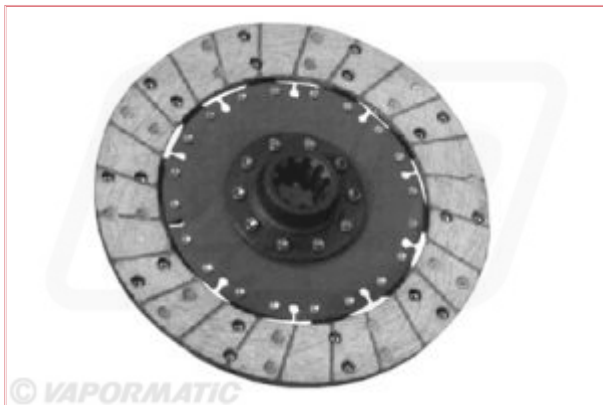

## VPG2020 Clutch driven plate

**Part No:** VPG2020

**Price:** £29.33 (exc VAT) | £35.20 (inc VAT)

### Specifications

VPG2020 Clutch driven plate

Manufacture type Vapormatic

Equivalent VPG3046

Material type Organic

Plate size 250 mm

Number of splines 10

Shaft size 1" 3/8

Basic version Rigid plate