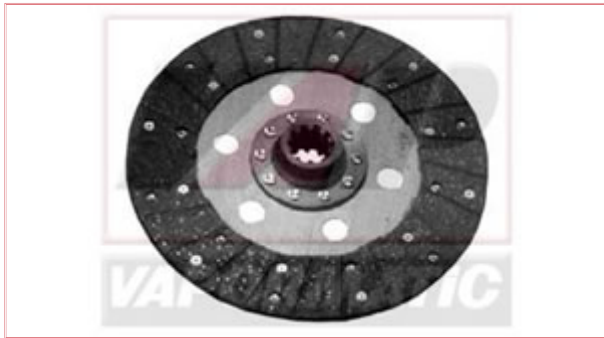

VPG2014 - Clutch driven plate

Part No: VPG2014

Price: £40.92 (exc VAT) | £49.10 (inc VAT)

Specifications

VPG2014 - Clutch driven plate

Material type: Organic

Plate size: 280mm

Number of splines: 10

Shaft size: 1" 3/8

Basic version: Rigid plate

328024810 EQUIVALENT - Schaeffler Automotive