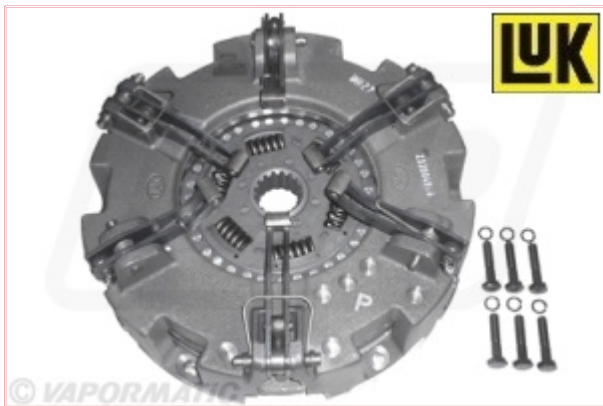

## VPG1905 Clutch Cover Main Assembly 231004919

**Part No:** VPG1905

**Price:** £768.38 (exc VAT) | £922.06 (inc VAT)

### Specifications

VPG1905 Clutch Cover Main Assembly 231004919

Manufacture type LuK

Number of Release Levers 6

Number of Fixing Bolts 6

Size of Clutch 310/310mm

Type of Clutch Dual

Additional clutch information Cast Iron Cover

Captive Plate VPG2768