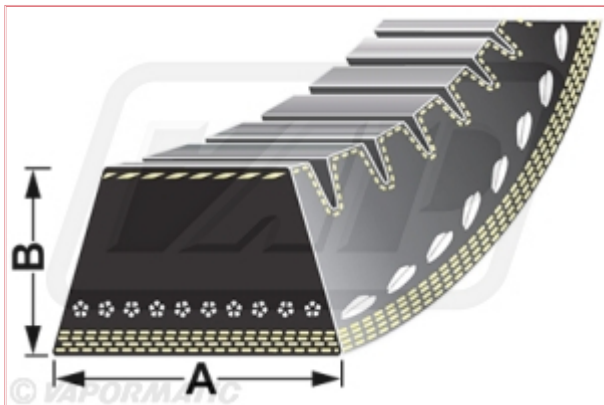

VPE6427 Belt

Part No: VPE6427

Price: £16.75 (exc VAT) | £20.10 (inc VAT)

Specifications

VPE6427 Belt

Length 1920mm

A 13mm

B 10mm