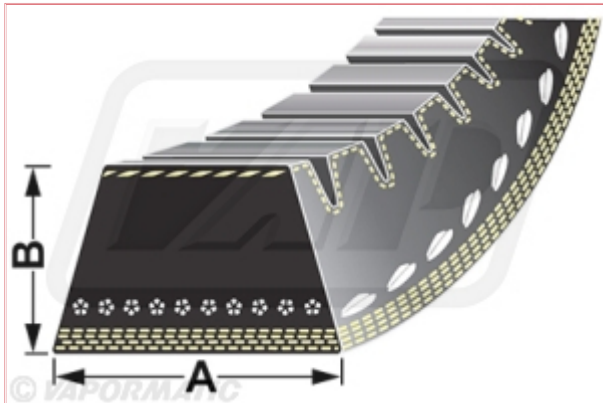

VPE6427 Belt

Part No: VPE6427

Price: £16.75 (exc VAT) | £20.10 (inc VAT)

Specifications

VPE6427 Belt

Length 1920mm

A 13mm

B 10mm