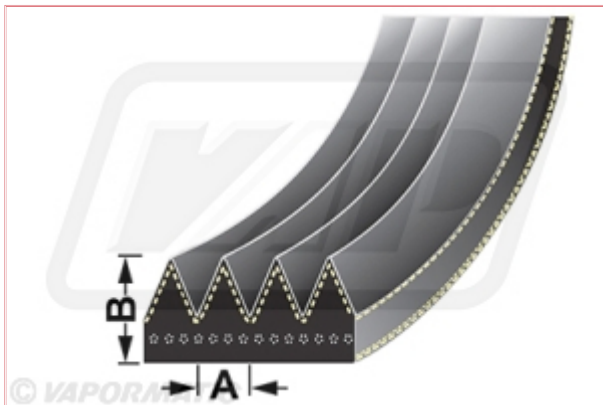

Carpenter Goodwin
31 Bridge St
Leominster
Herefordshire
HR6 8DU
01568 616266
www.carpentergoodwin.co.uk

VPE6396 Belt

Part No: VPE6396

Price: £17.39 (exc VAT) | £20.87 (inc VAT)

Specifications

VPE6396 Belt

Outside length 1054mm

A Rib width 1.6mm

B Rib depth 2.9mm

No of ribs 4