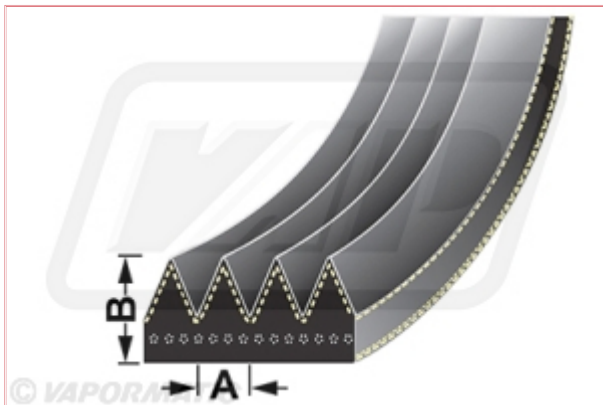

Carpenter Goodwin
31 Bridge St
Leominster
Herefordshire
HR6 8DU
01568 616266
www.carpentergoodwin.co.uk

VPE6392 Belt

Part No: VPE6392

Price: £5.97 (exc VAT) | £7.16 (inc VAT)

Specifications

VPE6392 Belt

Outside length 1060mm

A Rib width 1.6mm

B Rib depth 2.9mm

No of ribs 4