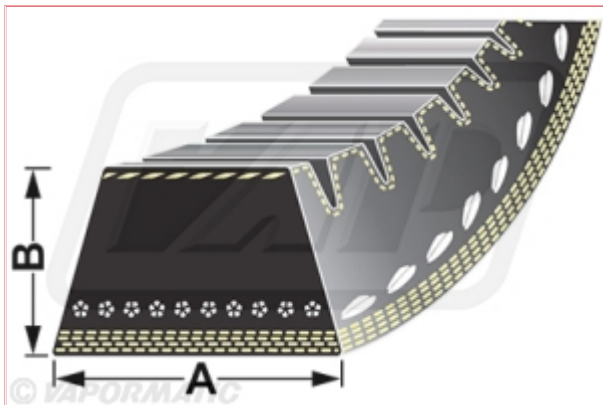

VPE6391 Belt

Part No: VPE6391

Price: £6.25 (exc VAT) | £7.50 (inc VAT)

Specifications

VPE6391 Belt

Length 1225mm

A 13mm

B 10mm