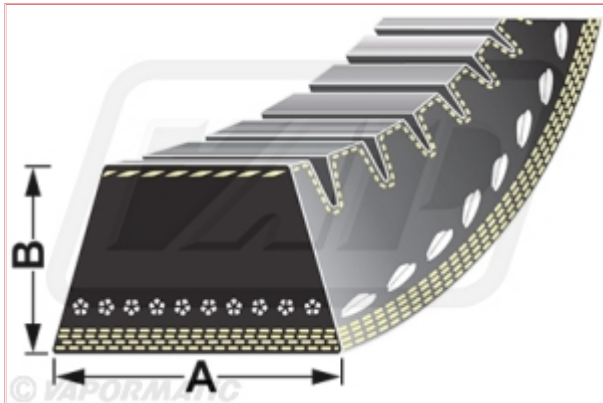

## VPE6391 Belt

**Part No:** VPE6391

**Price:** £6.25 (exc VAT) | £7.50 (inc VAT)

### Specifications

VPE6391 Belt

Length 1225mm

A 13mm

B 10mm