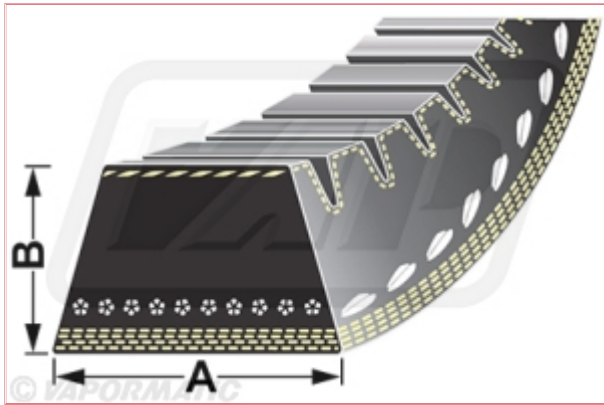

Carpenter Goodwin
31 Bridge St
Leominster
Herefordshire
HR6 8DU
01568 616266
www.carpentergoodwin.co.uk

VPE6372 Belt

Part No: VPE6372

Price: £15.39 (exc VAT) | £18.47 (inc VAT)

Specifications

VPE6372 Belt