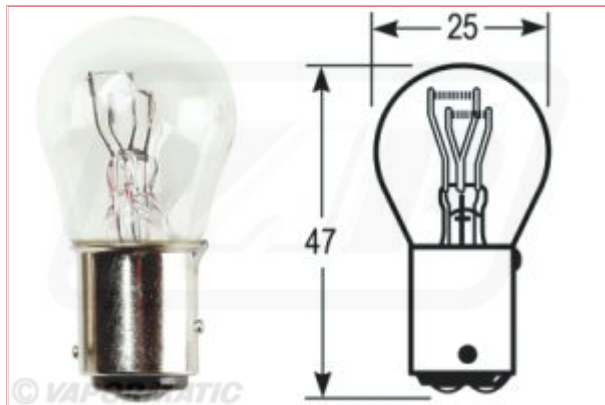

VLX0323 Daylight Running Bulb

Part No: VLX0323

Price: £0.65 (exc VAT) | £0.78 (inc VAT)

Specifications

VLX0323 Daylight Running Bulb

Voltage 12Volt

Watts 32/4Watt

Description Daylight Running

Equivalent 323