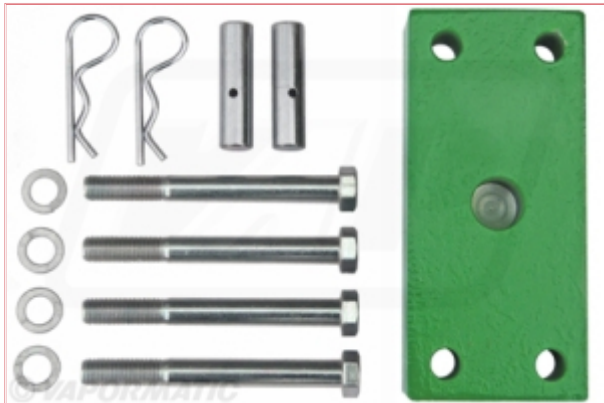

VLE2565 Drawbar Support

Part No: VLE2565

Price: £117.39 (exc VAT) | £140.87 (inc VAT)

Specifications

VLE2565 Drawbar Support

Orlandi Hitches