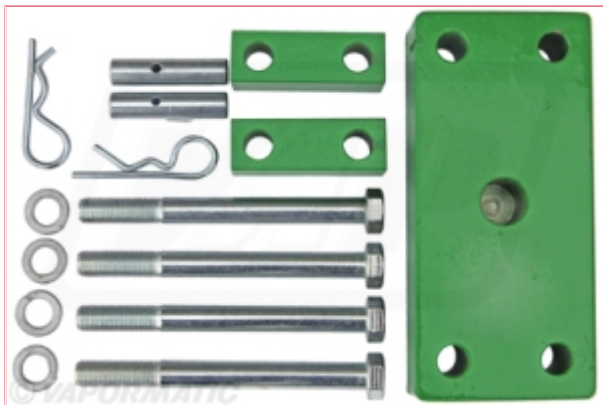

VLE2564 Drawbar Support

Part No: VLE2564

Price: £133.07 (exc VAT) | £159.68 (inc VAT)

Specifications

VLE2564 Drawbar Support

Orlandi Hitch