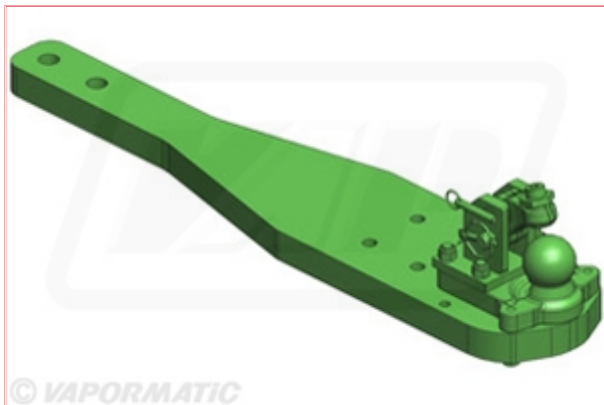

## VLE2561 Heavy duty drawbar

**Part No:** VLE2561

**Price:** £1242.60 (exc VAT) | £1491.12 (inc VAT)

### Specifications

VLE2561 Heavy duty drawbar