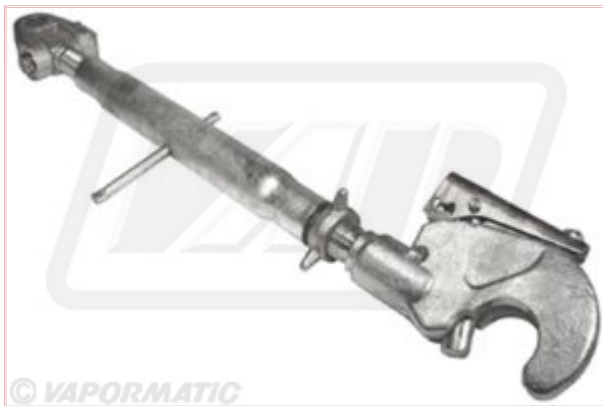

## VLE1606 - Top Link Hook & Swivel type Cat 3

**Part No:** VLE1606

**Price:** £168.11 (exc VAT) | £201.73 (inc VAT)

### Specifications

VLE1606 - Top Link Hook & Swivel type Cat 3

L/H threaded end category: 3

R/H threaded end category: 3

Tractor end type: Knuckle

Min operating length: 650mm

Max operating length: 920mm

Centre tube length: 450mm

Thread size: M36 x 3