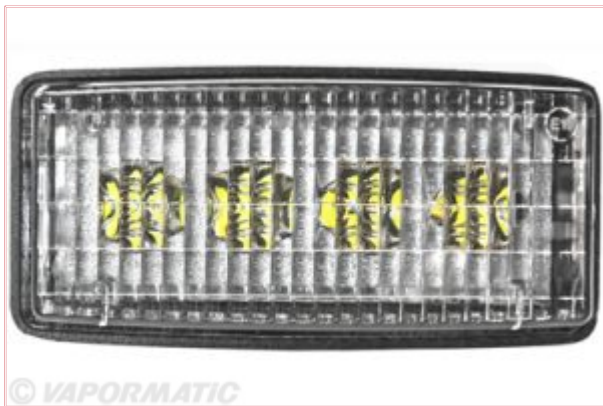

VLC6114 12/24V LED Sealed Beam 900 Lumens

Part No: VLC6114

Price: £31.50 (exc VAT) | £37.80 (inc VAT)

Specifications

Vapormatic VLC6114 12/24V LED Sealed Beam 900 Lumens

LED's present many advantages over incandescent light sources including up to 80% lower energy consumption, 20,000 - 50,000 hours lifetime, improved physical robustness, smaller size and faster switching.

This sealed beam, roof mounted, LED lamp is powered by 4 x 3 watt LED's.

This LED lamp is used as an application for specific John Deere tractors.

Measurements: • Width: 130mm • Height: 50mm Specifications:

- 960 Lumens (Raw)
- 672 Lumens (effective)
- 4 x 3W LED Bulbs
- Voltage 12/24V

- Flood lens pattern

Features: • Body Material: Die cast aluminium

- Lens material: Acrylic

- Working temp: -30°C ~ +50°C

Applications: • John Deere 6000 & 6010 series tractors.