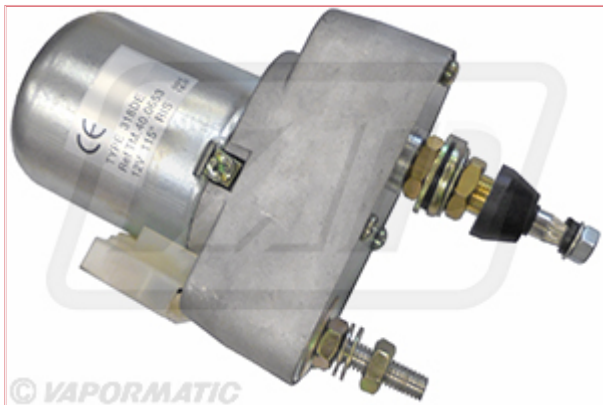

## VLC3015 - Wiper Motor

**Part No:** VLC3015

**Price:** £90.80 (exc VAT) | £108.96 (inc VAT)

### Specifications

VLC3015 - Wiper Motor

Angle of sweep: 115°

Takes VLC3107 arm