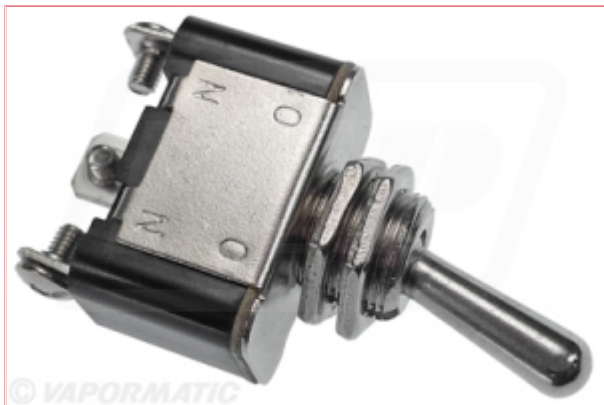

Toggle Switch 12Vdc - 25A

Part No: VLC2552

Price: £3.25 (exc VAT) | £3.90 (inc VAT)

Specifications

Vapomatic VLC2552 Toggle Switch 12Vdc - 25A

ON/ON - Metal toggle switch 2 position

ON/ON 11.5mm bulkhead width 3mm mounting depth

Screw Terminal 25A/12V