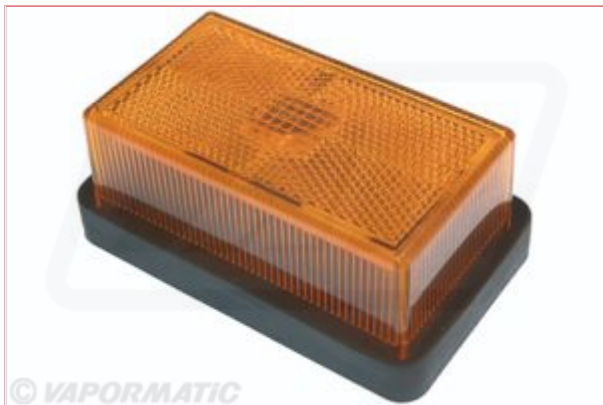

VLC2294 Side Marker lamp

Part No: VLC2294

Price: £43.90 (exc VAT) | £52.68 (inc VAT)

Specifications

VLC2294 Side Marker lamp

Amber side marker lamp with built in reflector and bracket to allow mounting underneath the trailer body.

Length 108mm Width 65mm Depth 42mm Replacement lens VLC2295.

Optional Extras

VLC2295 Rear lamp lens

Part No:

VLC2295

Price:

£17.84 (exc
VAT)

£21.41 (inc
VAT)