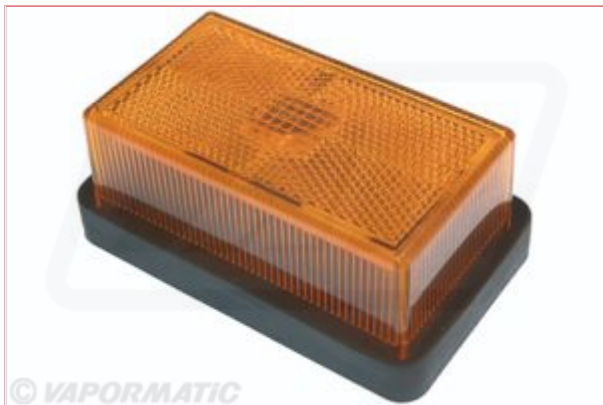

## VLC2294 Side Marker lamp

**Part No:** VLC2294

**Price:** £43.90 (exc VAT) | £52.68 (inc VAT)

### Specifications

VLC2294 Side Marker lamp

Amber side marker lamp with built in reflector and bracket to allow mounting underneath the trailer body.

Length 108mm Width 65mm Depth 42mm Replacement lens VLC2295.